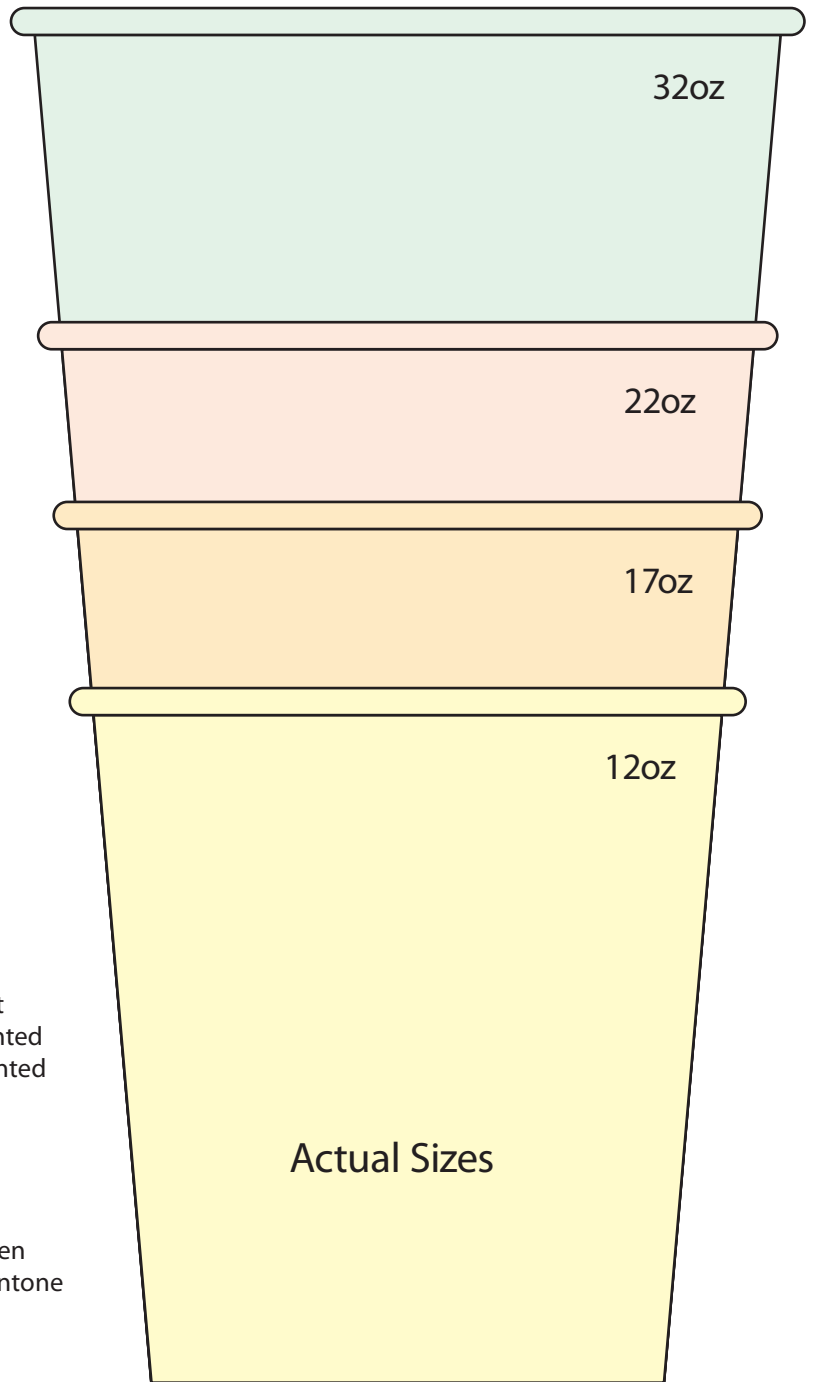

Green area is your live print area, all critical text or images need to be within this box.
Blue area + Green area is the total area that will print and be visible on your cup.
Red area represents required bleed.
Finished art size including bleed should be 8.32" x 4.05"

This is the cup rim line. —
Please keep all live art at least 3/8" below this line.
Any art above the line is not visible because it prints under the rim.

Common art layouts.

Art Tip: For images that wrap around the cup, try to have them line up on the seam here and here.

- ▶ Calibrated color target
- ▶ Black & White prints for position only

7 COLORS — PROCESS & PMS

All PMS/Spot colors will be converted to 4-Color Process. When referencing a PMS color in a process color print, refer to a Pantone Process Imaging Guide to see how

LAYOUT DIMENSIONS

	12oz	17oz	22oz	32oz
Top Outside Diameter	3.56"	3.68"	3.85"	4.13"
Overall Height	3.62"	4.59"	5.52"	7.16"
Bottom Outside Diameter	2.67"	2.67"	2.67"	2.67"
Art Width (w/bleed)	8.30"	8.30"	8.30"	8.30"
Art Height (w/bleed) - White & Paper	8.30"	4.06"	4.93"	6.33"
Art Height (w/bleed) - Clear	3.63"	4.44"	5.24"	6.63"